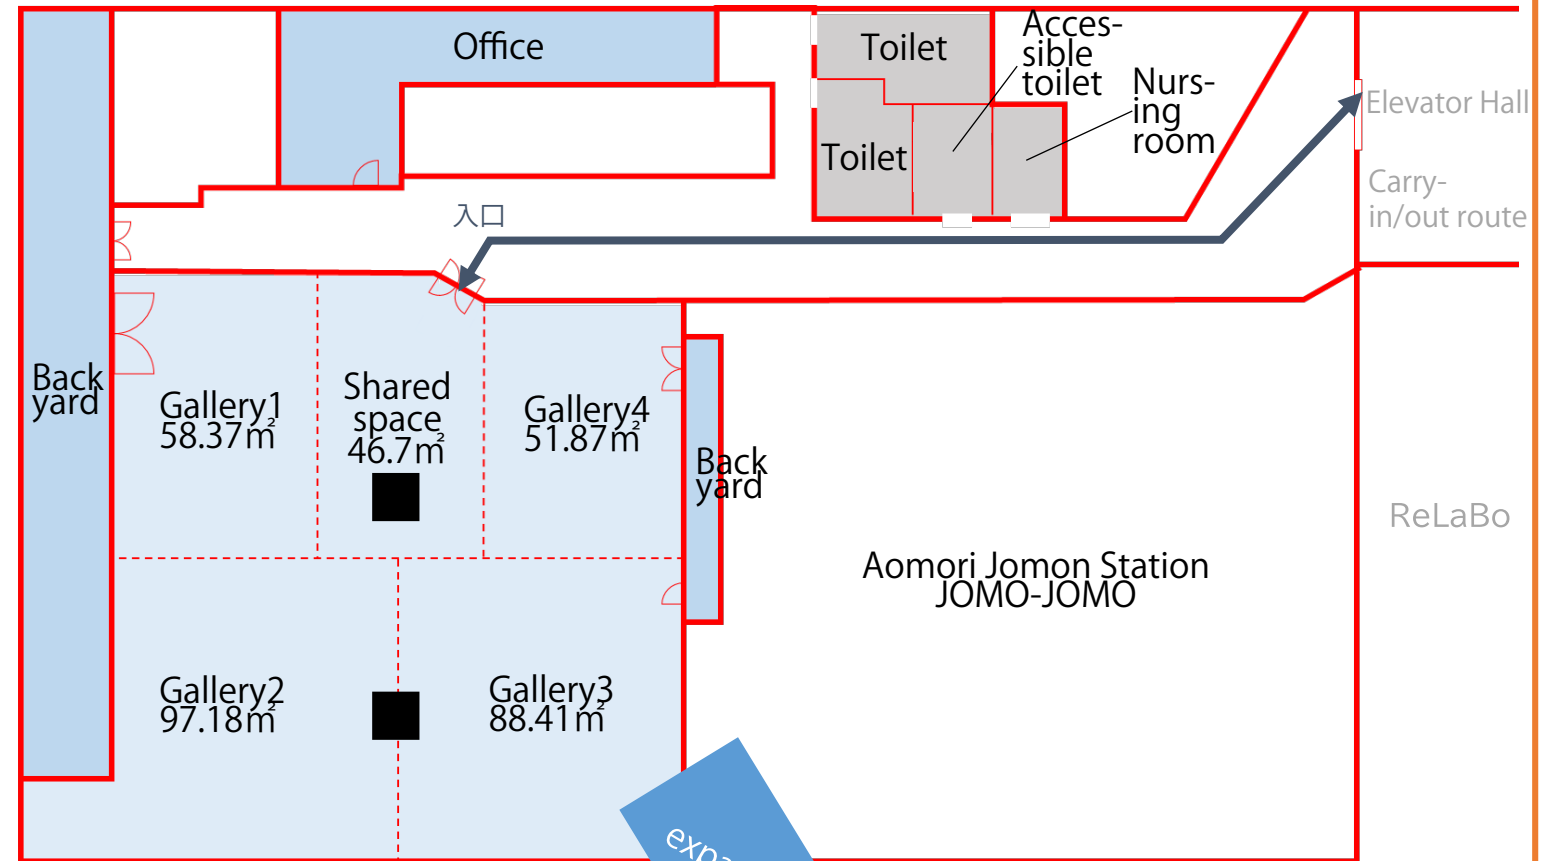

- Galleries(Up to 4 division + 1 shared space)
- Office
- Toilet, Accesible Toilet, Nursing room,etc)

○ Additional information

- 2 Elevators for guests
- Service elevator
Load capacity: 1.5t
Entrance of the service elevator: H2.1m×W1.2m
Inside: H2.3m×W1.5m×D1.8m

(3) Overview of the galleries

Room	Area (including pillars)	Wall length (including movable walls)	Height
Gallery 1	58.37m ²	About 31m	3 m
Gallery 2	97.18m ²	About 44m	3 m
Gallery 3	88.41m ²	About 38m	3 m
Gallery 4	51.87m ²	About 29m	3 m
Shared space	46.7m ²	About 26m	3 m

If you wish to use more panels than the upper limit above, please let us know in advance. We might decline the use of panels more than the upper limit due to the usage of the galleries.

White table 10tables
 (W60×D180×H72cm)
 Brown foldable table 25tables
 (W60×D180×H70cm)

Display Box
 W60×D60×H90cm 4boxes
 W60×D60×H20cm 4boxes
 W90×D90×H20cm 4boxes

Podium (can be used as display box)
 W90×D45×H100cm 4boxes

Thickness of the movable wall
 10~12cm
 Width of the movable wall
 203~204cm