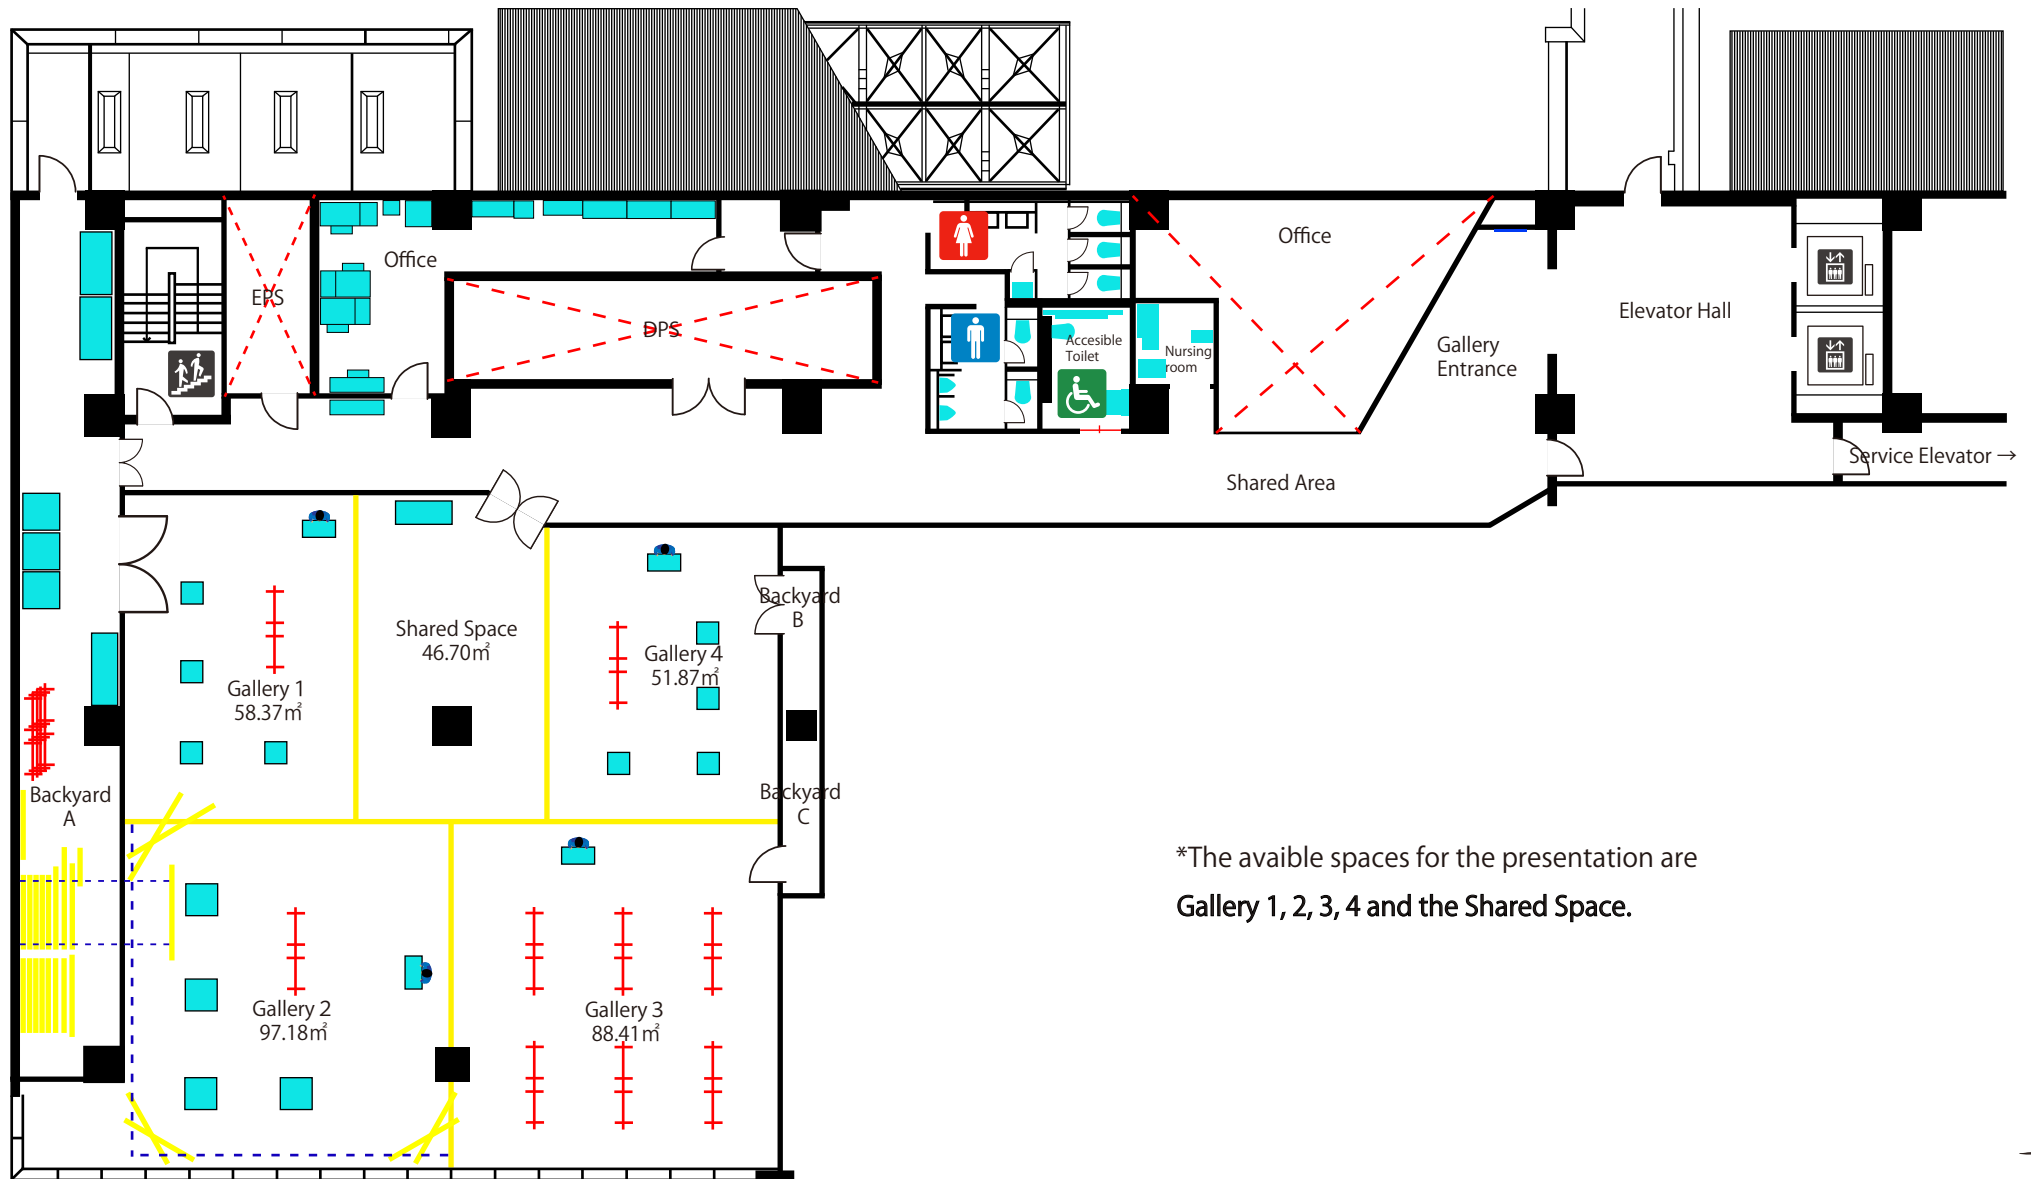

- Galleries(Up to 4 division + 1 shared space)
- Office
- Toilet, Accesible Toilet, Nursing room,etc)

○ Additional information

- 2 Elevators for guests
- Service elevator
Load capacity: 1.5t
Entrance of the service elevator: H2.1m×W1.2m
Inside: H2.3m×W1.5m×D1.8m

(3) Overview of the galleries

Room	Area (including pillars)	Wall length (including movable walls)	Height
Gallery 1	58.37m ²	About 31m	3 m
Gallery 2	97.18m ²	About 44m	3 m
Gallery 3	88.41m ²	About 38m	3 m
Gallery 4	51.87m ²	About 29m	3 m
Shared space	46.7m ²	About 26m	3 m

- Each gallery divider is removable with movable walls(dotted lines)
- Picture rails are installed on the walls and movable walls.

Aomori Citizen's Art Gallery Hall Map

*The available spaces for the presentation are Gallery 1, 2, 3, 4 and the Shared Space.

If you wish to use more panels than the upper limit above, please let us know in advance. We might decline the use of panels more than the upper limit due to the usage of the galleries.

White table 10tables
 (W60×D180×H72cm)
 Brown foldable table 25tables
 (W60×D180×H70cm)