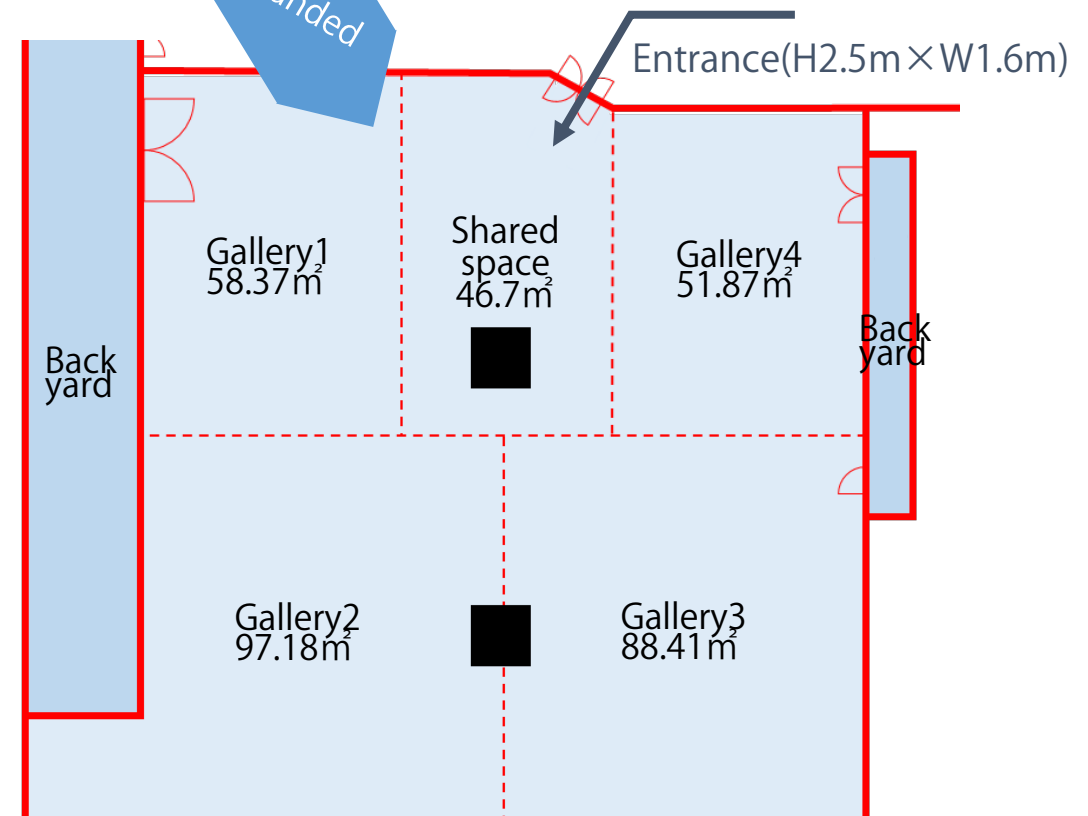

(3) Overview of the galleries

Room	Area (including pillars)	Wall length (including movable walls)	Height
Gallery 1	58.37m ²	About 31m	3 m
Gallery 2	97.18m ²	About 44m	3 m
Gallery 3	88.41m ²	About 38m	3 m
Gallery 4	51.87m ²	About 29m	3 m
Shared space	46.7m ²	About 26m	3 m

Exhibit panels
 120×205(195)cm 48panels
 80×205(195)cm 9panels

★The upper limit of the number of the exhibit panels you can use:
 Gallery1 about 10panels
 Gallery2 about 14panels
 Gallery3 about 14panels
 Gallery4 about 10panels

If you wish to use more panels than the upper limit above, please let us know in advance. We might decline the use of panels more than the upper limit due to the usage of the galleries.

White table 10tables
 (W60×D180×H72cm)
 Brown foldable table 25tables
 (W60×D180×H70cm)

Display Box
 W60×D60×H90cm 4boxes
 W60×D60×H20cm 4boxes
 W90×D90×H20cm 4boxes

Podium (can be used as display box)
 W90×D45×H100cm 4boxes

Thickness of the movable wall
 10~12cm
 Width of the movable wall
 203~204cm