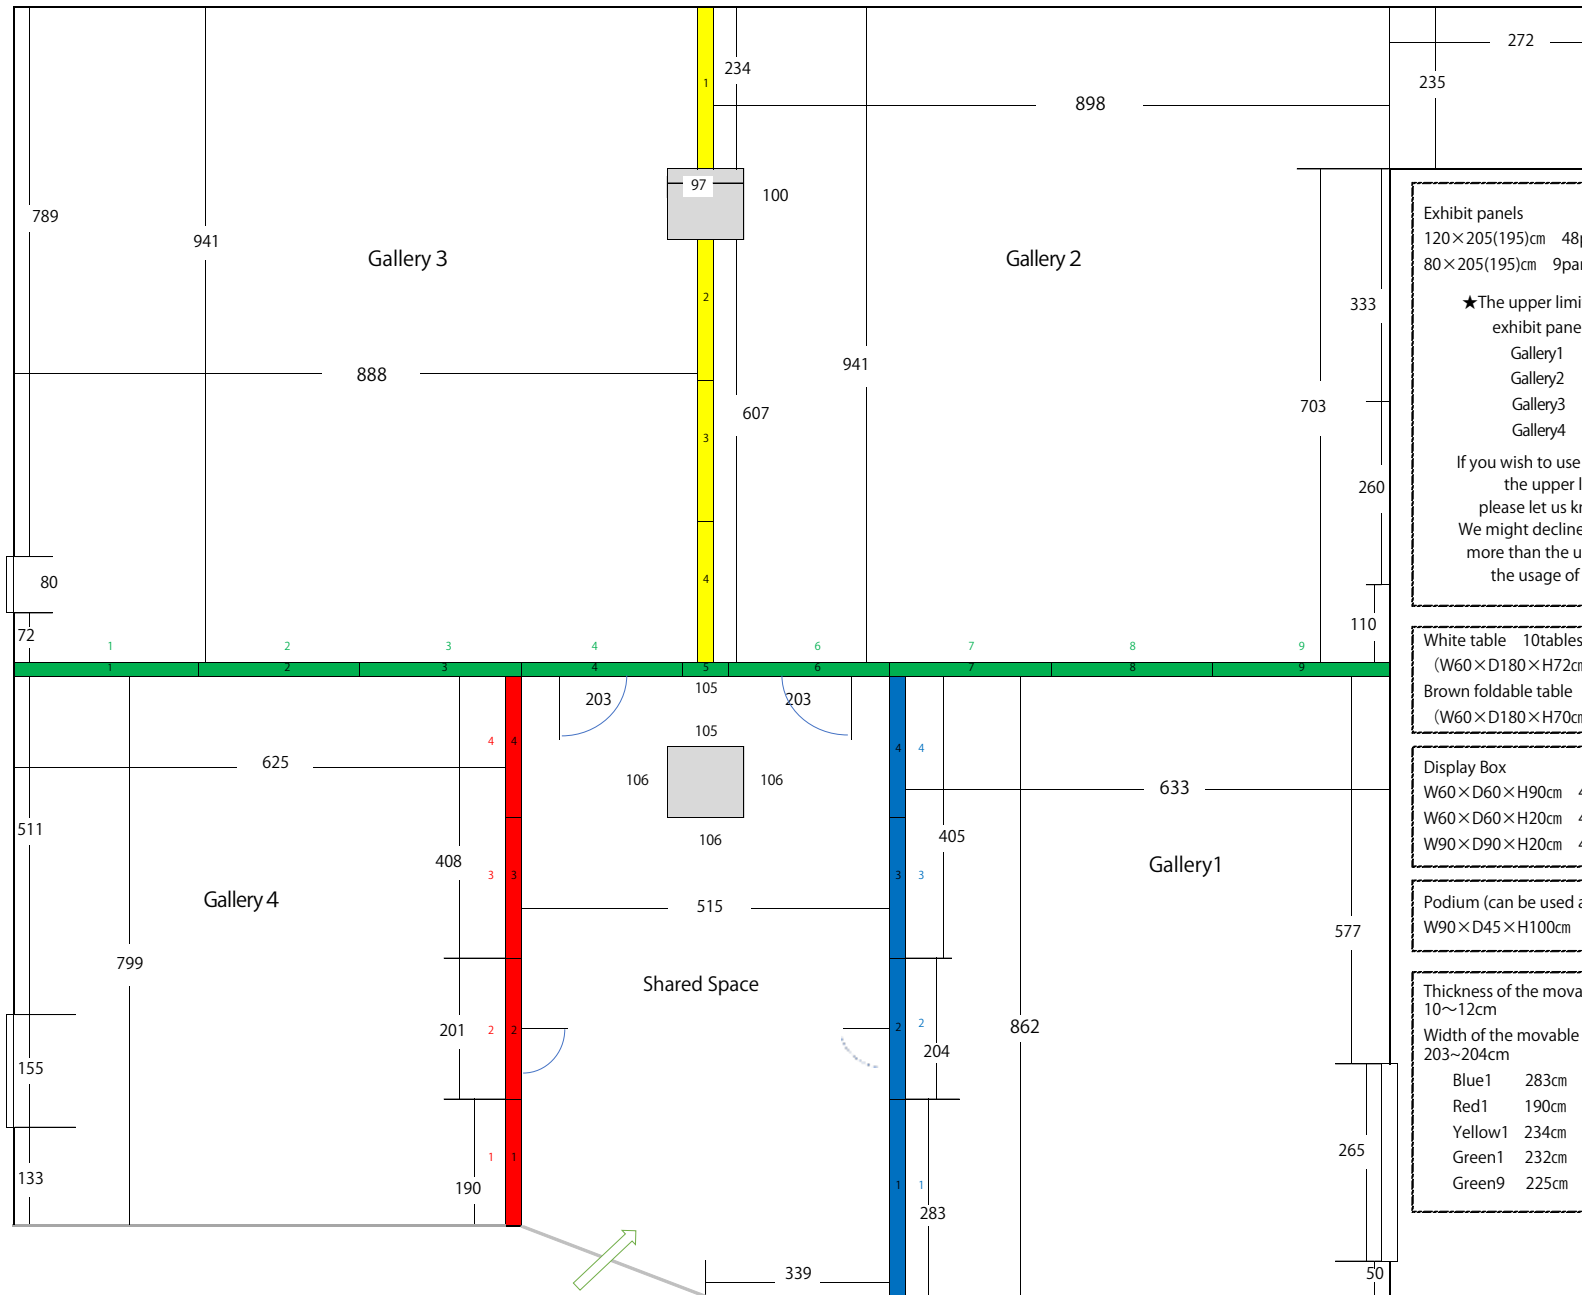

- Each gallery divider is removable with movable walls(dotted lines)
- Picture rails are installed on the walls and movable walls.

Aomori Citizen's Art Gallery Hall Map

*The available spaces for the presentation are Gallery 1, 2, 3, 4 and the Shared Space.

Exhibit panels
 120×205(195)cm 48panels
 80×205(195)cm 9panels

★The upper limit of the number of the exhibit panels you can use:
 Gallery1 about 10panels
 Gallery2 about 14panels
 Gallery3 about 14panels
 Gallery4 about 10panels

If you wish to use more panels than the upper limit above, please let us know in advance. We might decline the use of panels more than the upper limit due to the usage of the galleries.

White table 10tables
 (W60×D180×H72cm)
 Brown foldable table 25tables
 (W60×D180×H70cm)

Display Box
 W60×D60×H90cm 4boxes
 W60×D60×H20cm 4boxes
 W90×D90×H20cm 4boxes

Podium (can be used as display box)
 W90×D45×H100cm 4boxes

Thickness of the movable wall
 10~12cm
 Width of the movable wall
 203~204cm